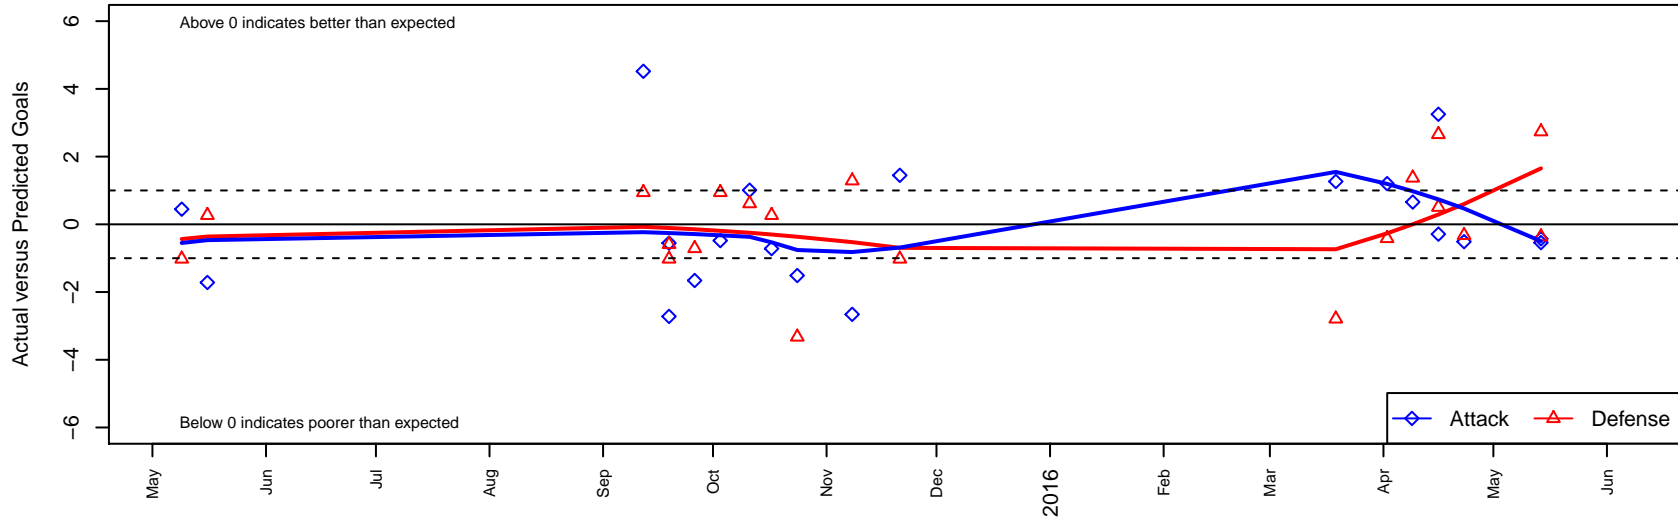

# Cobra Hooligans B02

Cobra Premier Soccer  
 Moses Lake, WA  
 B02 total strength=659  
 attack=0.7 defense=0.53  
 fall league = PSPL-Inland Div 2 U13  
 spr league = Spr PSPL-Inland Div 1 U13  
 notes= Green; Isensee 2014-5

alt names used:  
 Cobra Green U13  
 Cobra Green U13

Venues played:  
 2014 Spr PSPL-Inland Div 2 U12  
 2015 PSPL-Inland Div 2 U13  
 2015 Spr PSPL-Inland Div 1 U13

**Cobra Hooligans B02**  
 Dots are actual minus expected GF (blue circles) and GA (red triangles).  
 Blue line is smoothed change in attack strength. Red is smoothed change in defense strength.

**attack and defense variance (black dot)  
relative to other teams  
and top 10 in region**

**attack and defense rating  
relative to others at age  
and all opponents in last 13 months**

**Performance relative to 13 month average**