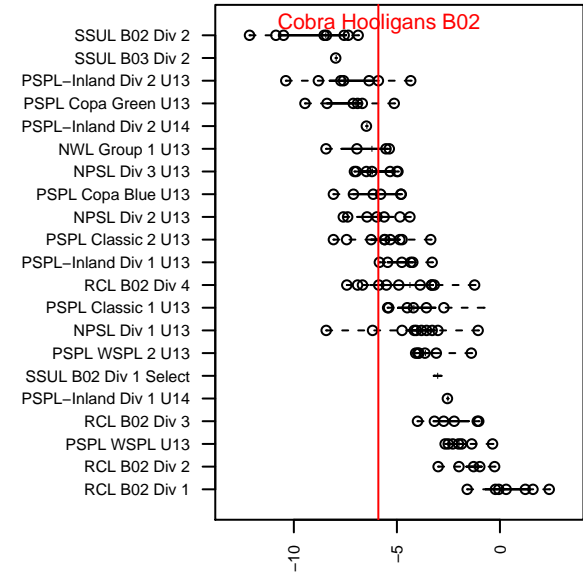

# Cobra Hooligans B02

Cobra Premier Soccer  
 Moses Lake, WA  
 B02 total strength=659  
 attack=0.7 defense=0.53  
 fall league = PSPL-Inland Div 2 U13  
 spr league = Spr PSPL-Inland Div 1 U13  
 notes= Green; Isensee 2014-5

alt names used:  
 Cobra Green U13  
 Cobra Green U13

Venues played:  
 2014 Spr PSPL-Inland Div 2 U12  
 2015 PSPL-Inland Div 2 U13  
 2015 Spr PSPL-Inland Div 1 U13

**Cobra Hooligans B02**  
 Dots are actual minus expected GF (blue circles) and GA (red triangles).  
 Blue line is smoothed change in attack strength. Red is smoothed change in defense strength.

**attack and defense variance (black dot)  
relative to other teams  
and top 10 in region**

**attack and defense rating  
relative to others at age  
and all opponents in last 13 months**

**Performance relative to 13 month average**